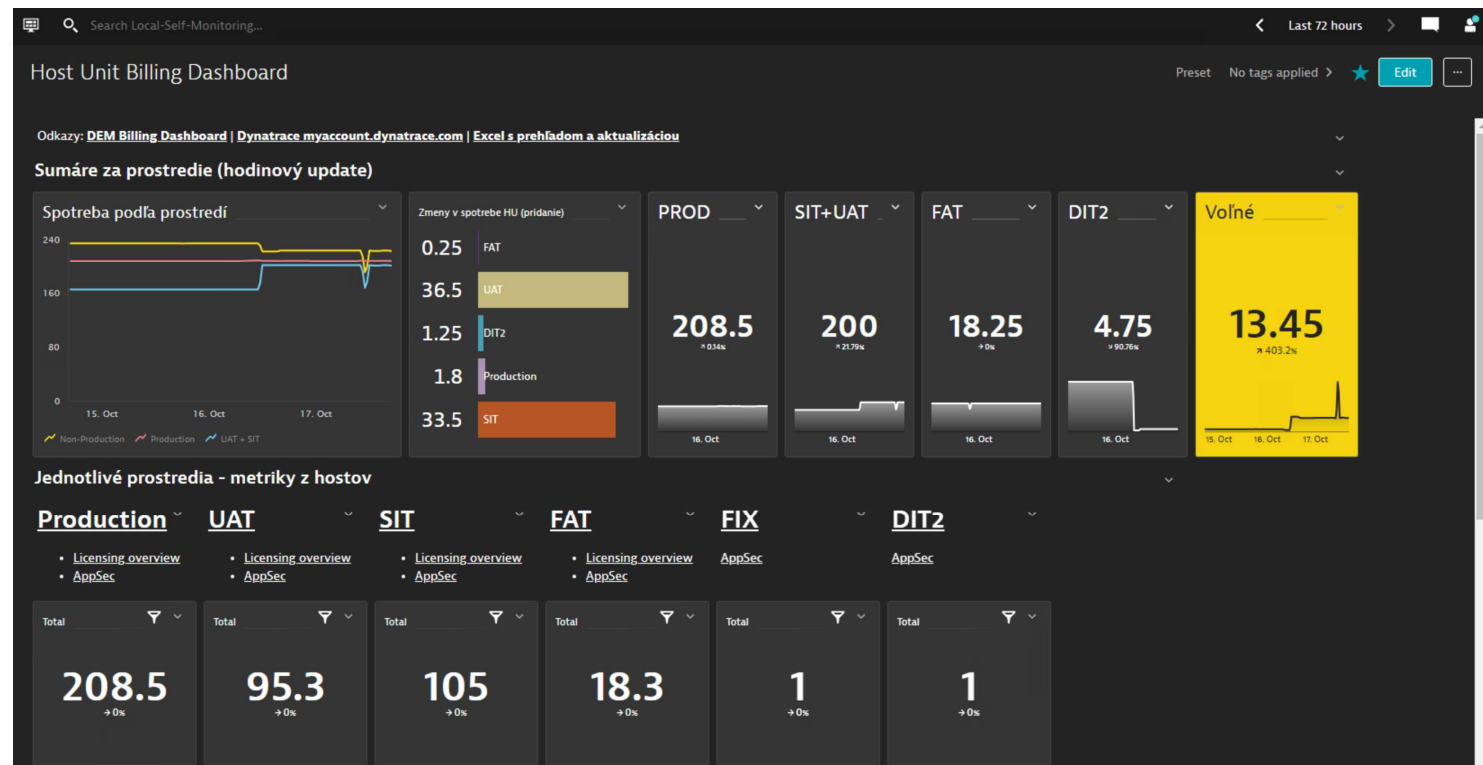

A ČO ĎALEJ?

- Automatizované prepínanie agentov podľa fázy testovania
  - Vráťane prípadného reštartu aplikácie
- Integrácia CMDB a Dynatrace